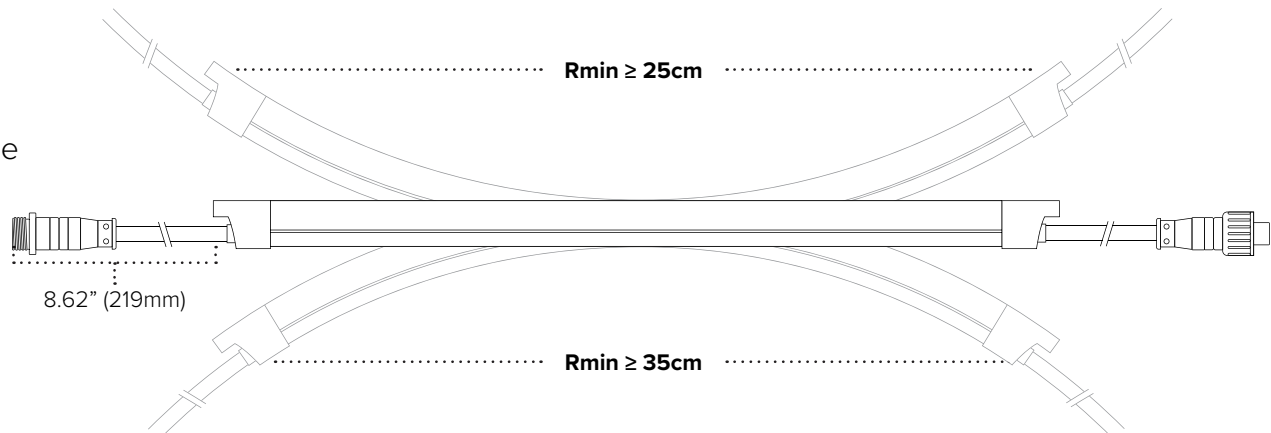

Top Profile