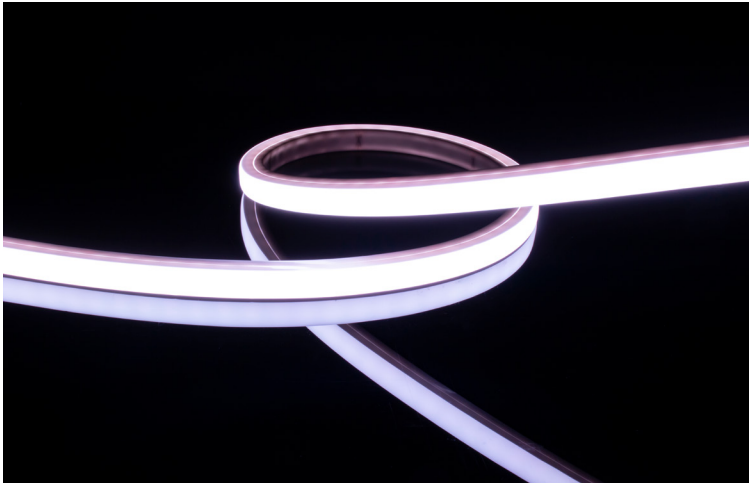

PROJECT:	TYPE:
LOCATION:	CAT:

Description

Flexible LED linear lighting that mimics the look of neon in a brighter, longer lasting format that consumes less power

Features

- PU construction provides excellent UV, salt water, chlorine, high temperature, and impact resistance
- Weatherproof IP67 outdoor rating
- Vertical flexibility (relative to light source)
- Quick-ship skus or special order options

Mounting

Aluminum channel or mounting clips

Applications

Outlining building facades and roof-lines, columns and pillars, coves and eaves

Warranty

5 Years

Technical Information

Input Voltage	24V DC Constant Voltage				
Max Current	0.416A per meter / 0.127A per foot				
Max Power	10W per meter / 3.05W per foot				
Color	Ultra Warm White	Warm White	White	Bright White	Cool White
CCT/nm	2700K	3000K	4000K	5000K	6000K
Lumens	246Lm/ft	250Lm/ft	259Lm/ft	263Lm/ft	268Lm/ft
CRI	80+				
Cut Increments	50mm (1.96")				
Max Run	10 meters (32.8 feet) interconnected				
Dimming	10-100% with most TRIAC or ELV dimmers*; 0-10V Dimming capable				
Ambient Temp	-30°C (-22°F) to 80°C (176°F)**				
Rating	cETLus Listed; Indoor/Outdoor; IP67				
Rated Life	50,000 Hours				