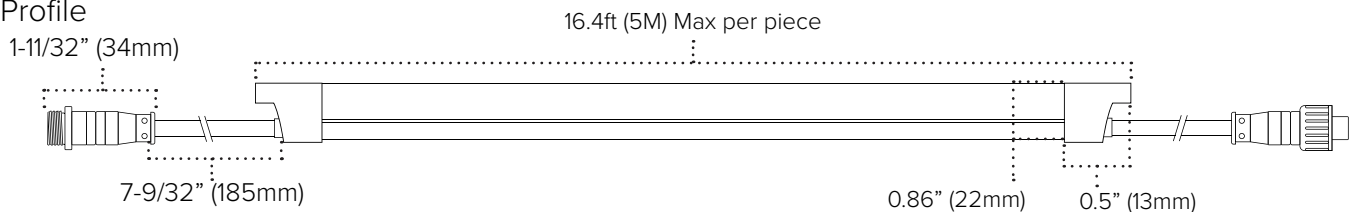

Side Profile