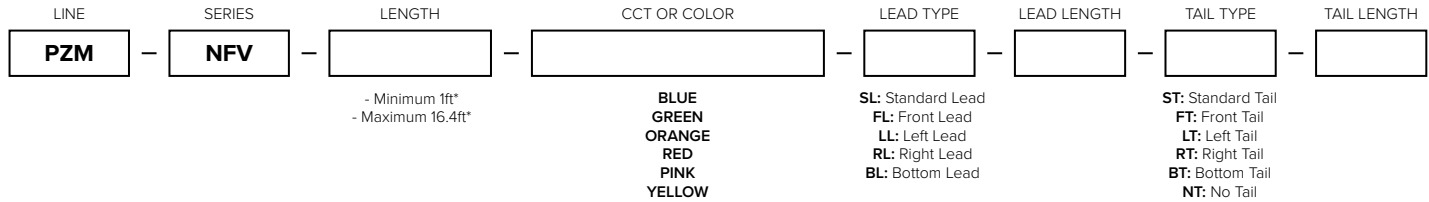

Quick-Ship Order Information

FIXTURE	ITEM NUMBER	FIXTURE	ITEM NUMBER
4FT NEOFLUX V-SERIES BLUE (48-3/4" length)	PZM-NFV-4-BL	8FT NEOFLUX V-SERIES BLUE (96-1/2" length)	PZM-NFV-8-BL
4FT NEOFLUX V-SERIES GREEN (48-3/4" length)	PZM-NFV-4-GR	8FT NEOFLUX V-SERIES GREEN (96-1/2" length)	PZM-NFV-8-GR
4FT NEOFLUX V-SERIES ORANGE (48-3/4" length)	PZM-NFV-4-OR	8FT NEOFLUX V-SERIES ORANGE (96-1/2" length)	PZM-NFV-8-OR
4FT NEOFLUX V-SERIES PINK (48-3/4" length)	PZM-NFV-4-PI	8FT NEOFLUX V-SERIES PINK (96-1/2" length)	PZM-NFV-8-PI
4FT NEOFLUX V-SERIES RED (48-3/4" length)	PZM-NFV-4-RE	8FT NEOFLUX V-SERIES RED (96-1/2" length)	PZM-NFV-8-RE
ACCESSORY		ITEM NUMBER	
4FT ALUMINUM CHANNEL FOR NEOFLUX V-SERIES		PZM-NFV-CHAN-4	
4FT FLEXIBLE ALUMINUM CHANNEL FOR NEOFLUX V-SERIES (SPECIAL ORDER)		PZM-NFV-CHANFLEX-4	
1FT 2PIN JUMPER CABLE FOR NEOFLUX SINGLE COLOR		PZM-NF-2JUMP1	
10FT 2PIN JUMPER CABLE FOR NEOFLUX SINGLE COLOR		PZM-NF-2JUMP10	
BAG OF 8 MOUNTING BRACKET FOR NEOFLUX V-SERIES		PZM-NFV-CLIPS	
BAG OF 10 END CAPS FOR NEOFLUX V-SERIES		PZ-NFV-END	

Each quick-ship length of Neoflux includes: attached 8" Lead & Tail with WHITE IP68 connection, 3ft conkitt to bare wire with female screw-on connection, 1 mounting clip per foot, and 2 end caps

Special Order Information

Please allow 12-16 weeks for special order items