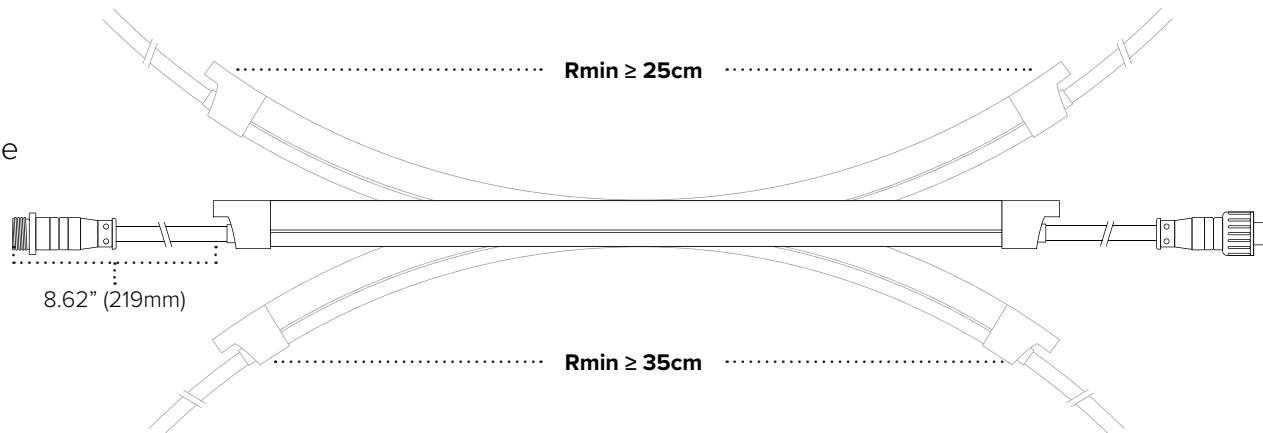

Top Profile