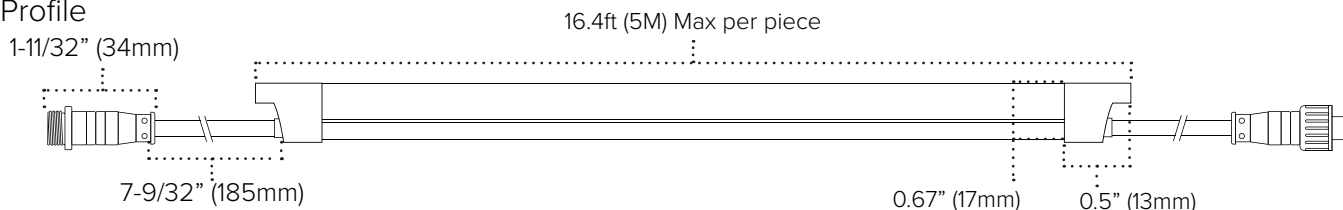

Side Profile