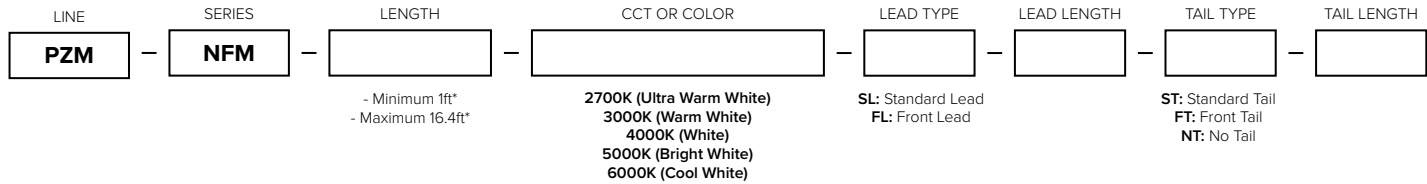

Quick-Ship Order Information

FIXTURE	ITEM NUMBER	FIXTURE	ITEM NUMBER
4FT OMNILUX 3000K (48-3/4" length)	PZM-NFM-4-WW	8FT OMNILUX 3000K (96-1/2" length)	PZM-NFM-8-WW
4FT OMNILUX 5000K (48-3/4" length)	PZM-NFM-4-WH	8FT OMNILUX 5000K (96-1/2" length)	PZM-NFM-8-WH
ACCESSORY		ITEM NUMBER	
4FT ALUMINUM CHANNEL FOR OMNILUX SERIES		PZM-NFM-CHAN-4	
4FT CLEAR PLASTIC TRACK FOR OMNILUX (SPECIAL ORDER)		PZM-NFM-TRACK-4	
1FT 2PIN JUMPER CABLE FOR NEOFLUX SINGLE COLOR		PZM-NF-2JUMP1	
10FT 2PIN JUMPER CABLE FOR NEOFLUX SINGLE COLOR		PZM-NF-2JUMP10	
BAG OF 8 MOUNTING BRACKET FOR OMNILUX SERIES		PZM-NFM-CLIPS	
BAG OF 10 END CAPS FOR OMNILUX SERIES		PZ-NFM-END	

Ech quick-ship length of Neoflux includes: attached 8" Lead & Tail with WHITE IP68 connection, 3ft conkito to bare wire with female screw-on connection, 1 mounting clip per foot, and 2 end caps

Special Order Information

Please allow 12-16 weeks for special order items