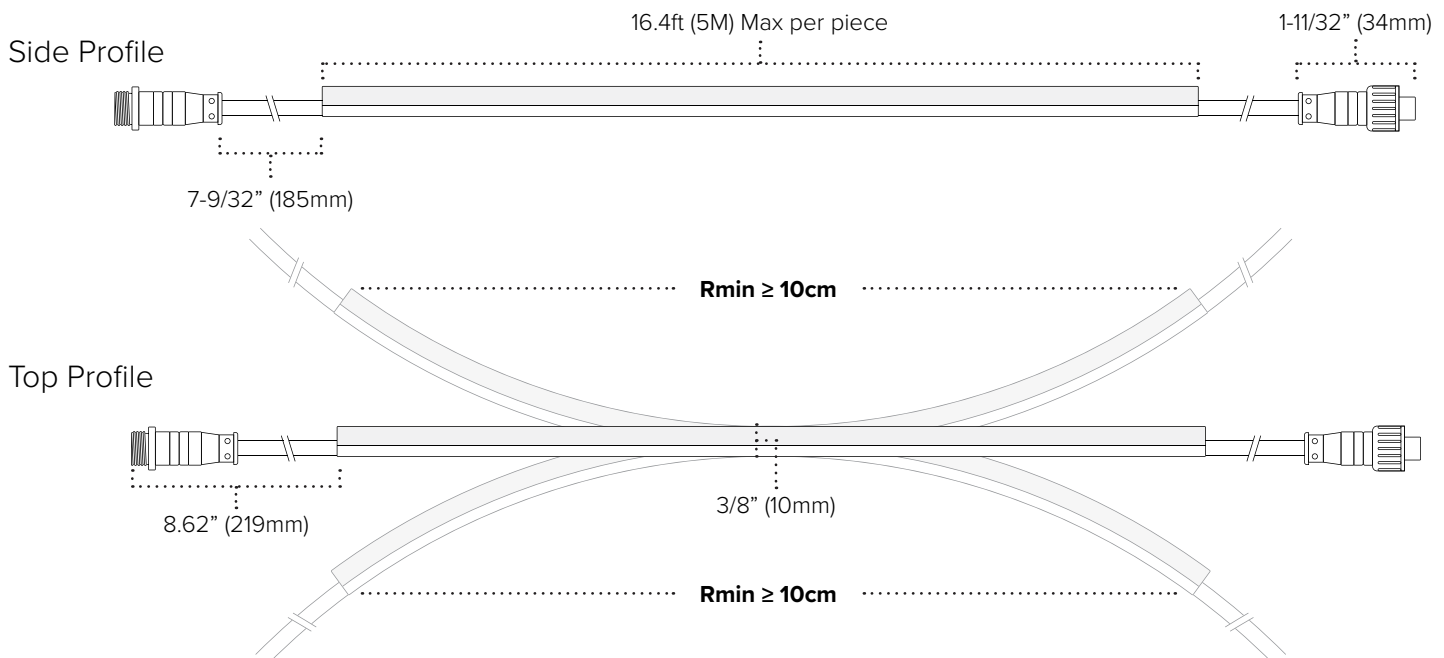

Technical Information

Input Voltage	24V DC Constant Voltage				
Max Current	0.416A per meter / 0.127A per foot				
Max Power	10W per meter / 3.05W per foot				
Color	Ultra Warm White	Warm White	White	Bright White	Cool White
CCT/nm	2700K	3000K	4000K	5000K	6000K
Lumens	207Lm/ft	210Lm/ft	213Lm/ft	216Lm/ft	219Lm/ft
CRI	80+				
Cut Increments	50mm (1.96")				
Max Run	10 meters (32.8 feet) interconnected				
Dimming	10-100% with most TRIAC or ELV dimmers*; 0-10V Dimming capable				
Ambient Temp	-30°C (-22°F) to 80°C (176°F)**				
Rating	cETLus Listed; Indoor/Outdoor; IP67				
Rated Life	50,000 Hours				

*Minimum loads may apply. Per the NEC, switched wall outlets cannot be used with wall dimmers. **Do not install during inclement weather or extreme temperature conditions (i.e. -25°C (-13°F) and below)