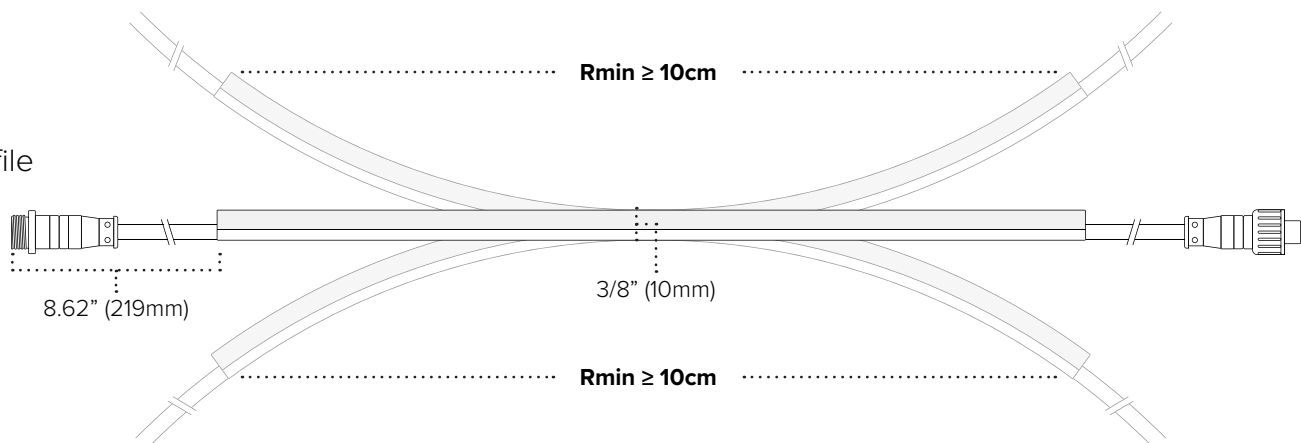

Top Profile