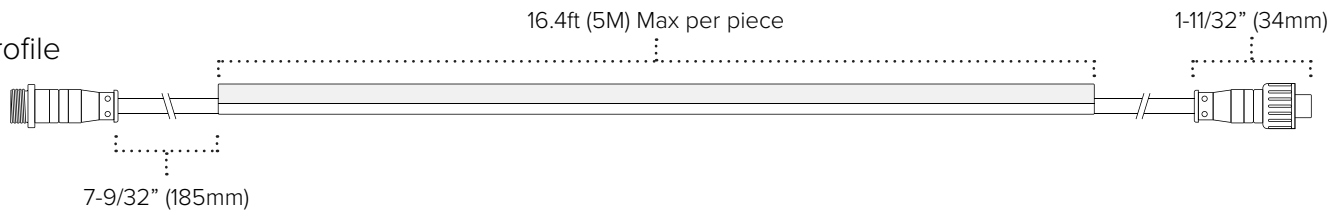

Side Profile