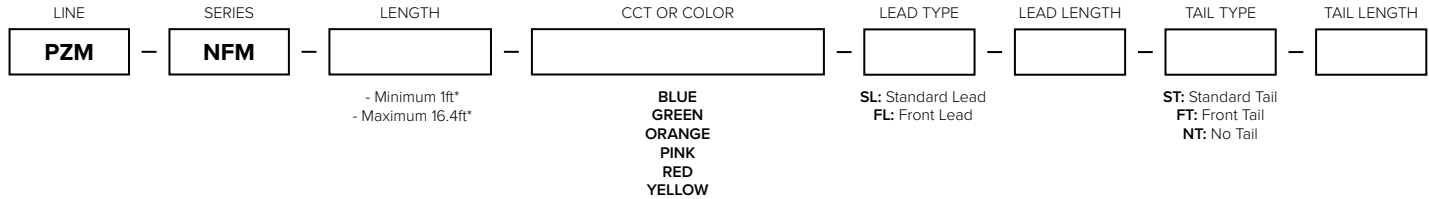

Quick-Ship Order Information

FIXTURE	ITEM NUMBER	FIXTURE	ITEM NUMBER
4FT OMNILUX BLUE (48-3/4" length)	PZM-NFM-4-BL	8FT OMNILUX BLUE (96-1/2" length)	PZM-NFM-8-BL
4FT OMNILUX GREEN (48-3/4" length)	PZM-NFM-4-GR	8FT OMNILUX GREEN (96-1/2" length)	PZM-NFM-8-GR
4FT OMNILUX ORANGE (48-3/4" length)	PZM-NFM-4-OR	8FT OMNILUX ORANGE (96-1/2" length)	PZM-NFM-8-OR
4FT OMNILUX PINK (48-3/4" length)	PZM-NFM-4-PI	8FT OMNILUX PINK (96-1/2" length)	PZM-NFM-8-PI
4FT OMNILUX RED (48-3/4" length)	PZM-NFM-4-RE	8FT OMNILUX RED (96-1/2" length)	PZM-NFM-8-RE
ACCESSORY		ITEM NUMBER	
4FT ALUMINUM CHANNEL FOR OMNILUX		PZM-NFM-CHAN-4	
4FT CLEAR PLASTIC TRACK FOR OMNILUX (SPECIAL ORDER)		PZM-NFM-TRACK-4	
1FT 2PIN LINKING CABLE FOR OMNILUX, SINGLE COLOR		PZM-NFM-2JUMP1	
10FT 2PIN LINKING CABLE FOR OMNILUX, SINGLE COLOR		PZM-NFM-2JUMP10	
BAG OF 8 MOUNTING BRACKET FOR OMNILUX		PZM-NFM-CLIPS	
BAG OF 10 END CAPS FOR OMNILUX		PZ-NFM-END	

Ech quick-ship length of Neoflux includes: attached 8" Lead & Tail with WHITE IP68 connection, 3ft konkit to bare wire with female screw-on connection, 1 mounting clip per foot, and 2 end caps

Special Order Information

Please allow 12-16 weeks for special order items