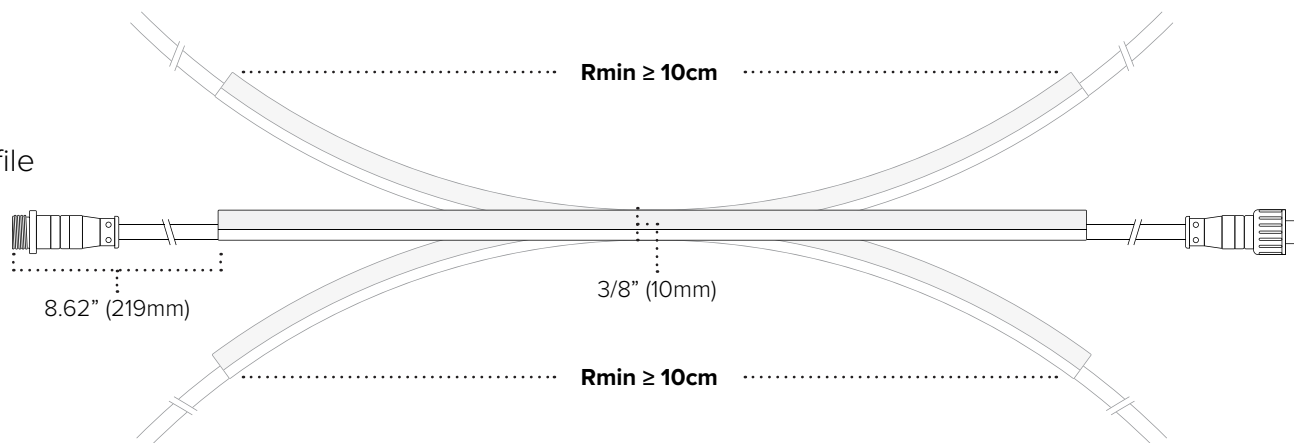

PROJECT:	TYPE:
LOCATION:	CAT:

Description

Flexible LED linear lighting that mimics the look of neon in a brighter, longer lasting format that consumes less power

Features

- Omni-directional light emits from 3 sides
- PU construction provides excellent UV, salt water, chlorine, high temperature, and impact resistance
- Weatherproof IP67 outdoor rating
- Quick-ship skus or special order options

Mounting

Aluminum channel or mounting clips

Applications

Outlining building facades and roof-lines, columns and pillars, coves and eaves

Warranty

5 Years

Technical Information

Input Voltage	24V DC Constant Voltage
Max Current	0.416A per meter / 0.127A per foot
Max Power	10W per meter / 3.05W per foot
Color	RGB
Lumens	91Lm/ft
Cut Increments	83.33mm (3.28")
Max Run	10 meters (32.8 feet) interconnected
Dimming	Requires RGB Control
Ambient Temp	-30°C (-22°F) to 80°C (176°F)**
Rating	cETLus Listed; Indoor/Outdoor; IP67
Rated Life	50,000 Hours

Side Profile

Top Profile

Special Order Information

Please allow 12-16 weeks for special order items

*For special orders, please contact us at: Quotes@PrizmLighting.com

Quick-Ship Order Information

ACCESSORY	ITEM NUMBER
4FT ALUMINUM CHANNEL FOR OMNILUX	PZM-NFM-CHAN-4
4FT CLEAR PLASTIC TRACK FOR OMNILUX (SPECIAL ORDER)	PZM-NFM-TRACK-4
1FT 4PIN LINKING CABLE FOR OMNILUX RGB	PZM-NFM-4JUMP1
10FT 4PIN LINKING CABLE FOR OMNILUX RGB	PZM-NFM-4JUMP10
BAG OF 8 MOUNTING BRACKET FOR OMNILUX	PZM-NFM-CLIPS
BAG OF 10 END CAPS FOR OMNILUX	PZ-NFM-END