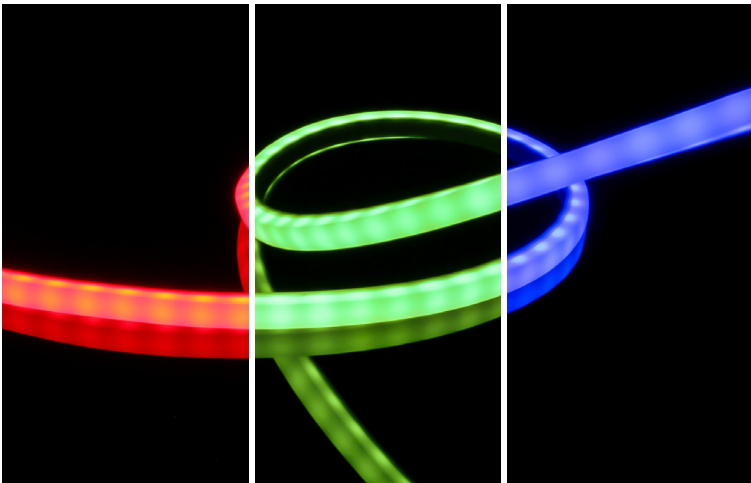

PROJECT:	TYPE:
LOCATION:	CAT:

Description

Flexible LED linear lighting that mimics the look of neon in a brighter, longer lasting format that consumes less power

Features

- Omni-directional light emits from 3 sides
- PU construction provides excellent UV, salt water, chlorine, high temperature, and impact resistance
- Weatherproof IP67 outdoor rating
- Quick-ship skus or special order options

Mounting

Aluminum channel or mounting clips

Applications

Outlining building facades and roof-lines, columns and pillars, coves and eaves

Warranty

5 Years

Technical Information

Input Voltage	24V DC Constant Voltage
Max Current	0.416A per meter / 0.127A per foot
Max Power	10W per meter / 3.05W per foot
Color	RGB
Lumens	91Lm/ft
Cut Increments	83.33mm (3.28")
Max Run	10 meters (32.8 feet) interconnected
Dimming	Requires RGB Control
Ambient Temp	-30°C (-22°F) to 80°C (176°F)**
Rating	cETLus Listed; Indoor/Outdoor; IP67
Rated Life	50,000 Hours