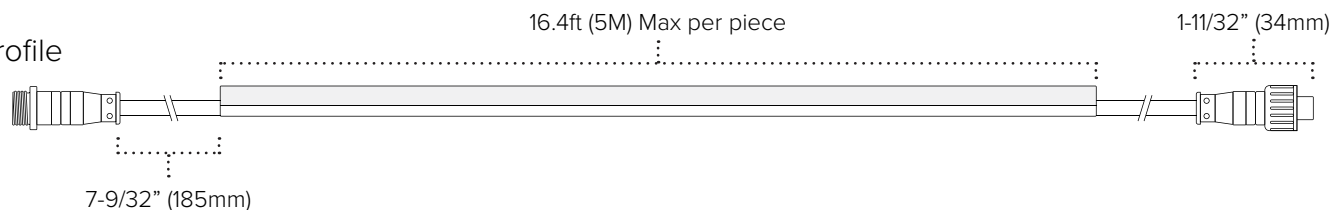

Side Profile