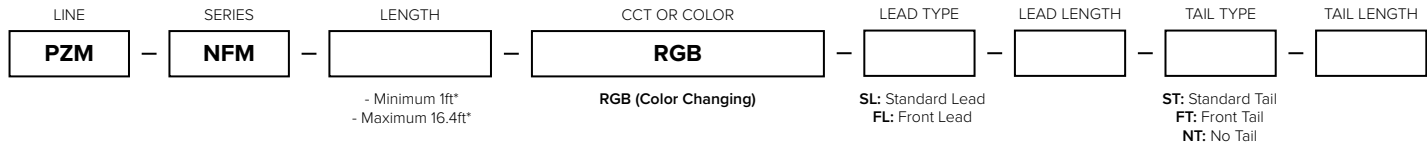

PROJECT:	TYPE:
LOCATION:	CAT:

Description

Flexible LED linear lighting that mimics the look of neon in a brighter, longer lasting format that consumes less power

Features

- Omni-directional light emits from 3 sides
- PU construction provides excellent UV, salt water, chlorine, high temperature, and impact resistance
- Weatherproof IP67 outdoor rating
- Quick-ship skus or special order options

Mounting

Aluminum channel or mounting clips

Applications

Outlining building facades and roof-lines, columns and pillars, coves and eaves

Warranty

5 Years

Technical Information

Input Voltage	24V DC Constant Voltage
Max Current	0.416A per meter / 0.127A per foot
Max Power	10W per meter / 3.05W per foot
Color	RGB
Lumens	91Lm/ft
Cut Increments	83.33mm (3.28")
Max Run	10 meters (32.8 feet) interconnected
Dimming	Requires RGB Control
Ambient Temp	-30°C (-22°F) to 80°C (176°F)**
Rating	cETLus Listed; Indoor/Outdoor; IP67
Rated Life	50,000 Hours

Side Profile

Top Profile

Special Order Information

Please allow 12-16 weeks for special order items

*For special orders, please contact us at: Quotes@PrizmLighting.com

Quick-Ship Order Information

ACCESSORY	ITEM NUMBER
4FT ALUMINUM CHANNEL FOR OMNILUX	PZM-NFM-CHAN-4
4FT CLEAR PLASTIC TRACK FOR OMNILUX (SPECIAL ORDER)	PZM-NFM-TRACK-4
1FT 4PIN LINKING CABLE FOR OMNILUX RGB	PZM-NFM-4JUMP1
10FT 4PIN LINKING CABLE FOR OMNILUX RGB	PZM-NFM-4JUMP10
BAG OF 8 MOUNTING BRACKET FOR OMNILUX	PZM-NFM-CLIPS
BAG OF 10 END CAPS FOR OMNILUX	PZ-NFM-END