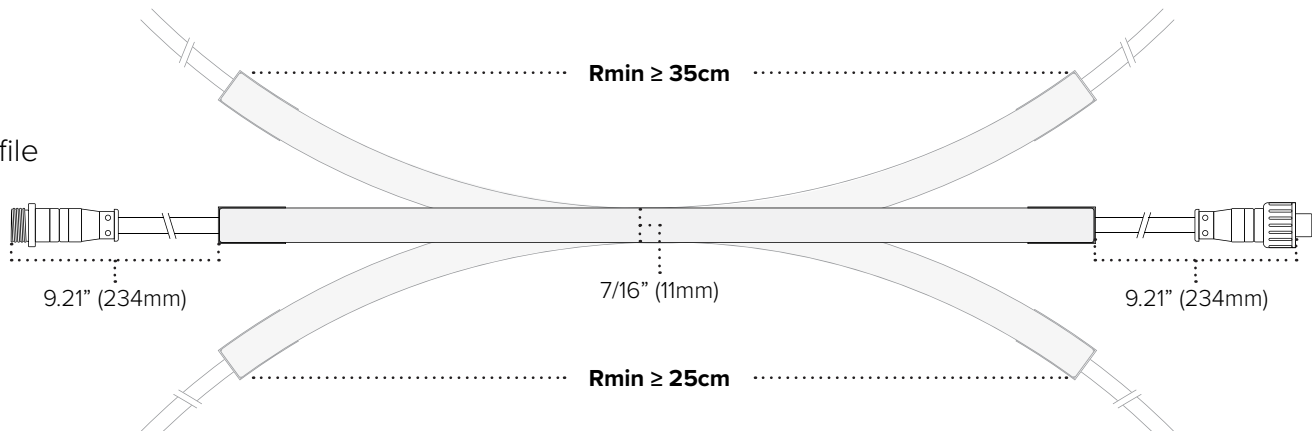

Top Profile