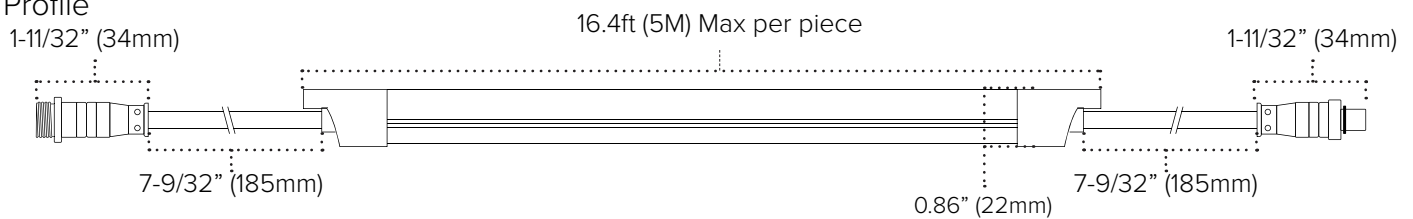

Side Profile