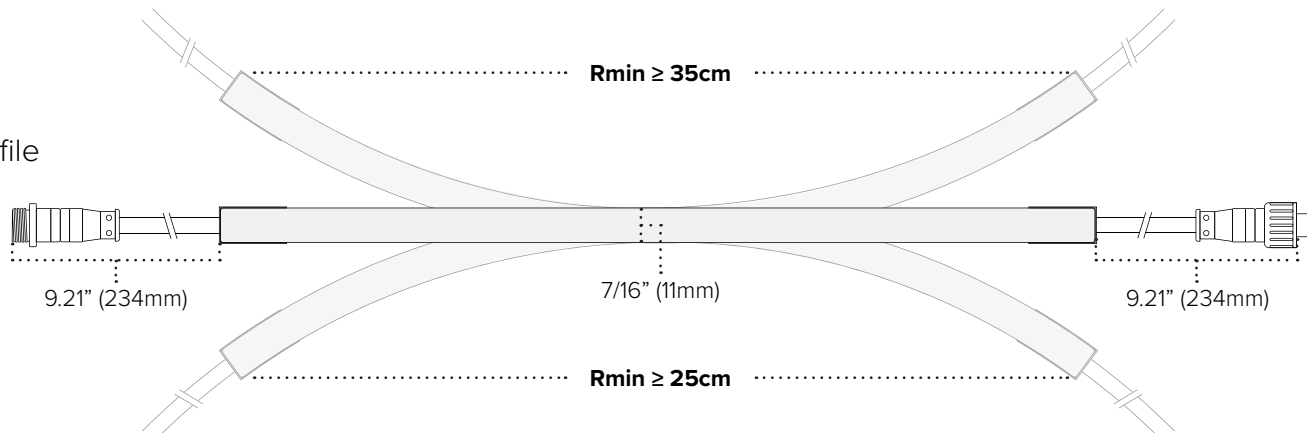

Top Profile