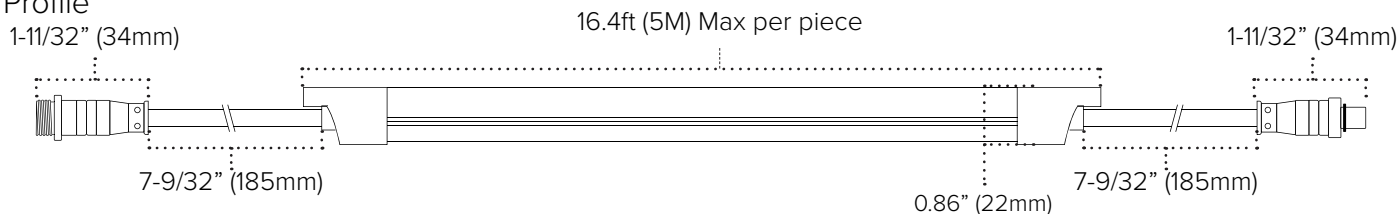

Side Profile