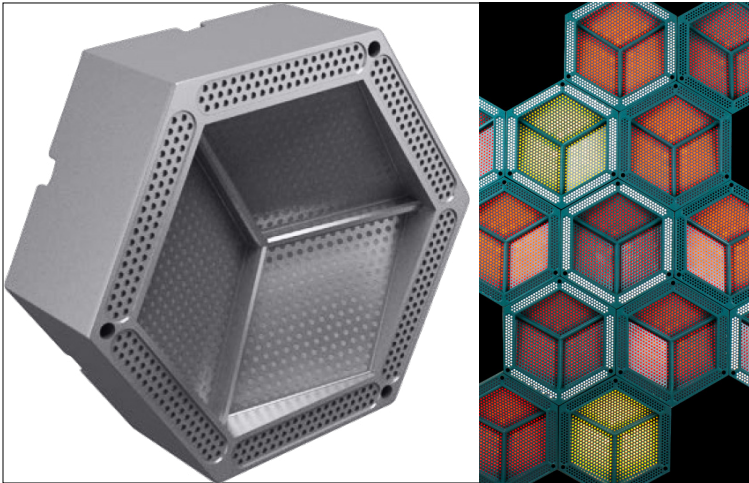

PROJECT:  TYPE:

LOCATION:  CAT:

Silver

Gold

\*Black, white, and grey available as special order

**Description**

Heavy duty 3D cube sculpture

**Features**

- 3-dimensional design with long-life, low-maintenance LEDs
- 16-bit color resolution with DMX512 control
- 36 RGB SMD LEDs + 36 White SMD LEDs per cube
- Polycarbonate lens with mesh cover creates uniform lighting
- Durable die-cast aluminum housing with IP67 rating
- Anti-UV, VO flame retardant coating
- Class III electrical safety level

**Mounting**

Surface mount

**Applications**

Entrance and facade lighting, decorative displays, entertainment and event lighting, backdrops, hallways, dramatic installations

Technical Information

CCT	RGBW
Input Voltage Range	24V DC
Max Power	11W
Power Factor	0.8
Max Power Linking	12 Units
Max Signal Linking	40 units
Pixel Pitch	60-5000mm
Data Protocol	DMX512
Address	12 addresses per cube (3 segments with 3 RGB addresses and 1 white address per segment)
Refresh Rate	>1000Hz
Beam Angle	120°
Net Weight	1.1Kg (2.43Lbs)
Operating Temp	-35°C (-31°F) ~ 60° (140°F)
Storage Temp	-40°C (-40°F) ~ 70° (158°F)
Operating Humidity	10-90%
IP Grade	IP67
Safety Rating	cETLus Listed; Wet locations; CE; RoHS
Rated Life	80,000 Hours (operating temperature <50°C)

Special Order Information

Please allow 12-16 weeks for special order items

LINE: **PZM** - SERIES: **CUBE** - TYPE: **PXL-RGBW** - FINISH:

RGB3 = RGB Addressable every 3 LED

SV = Silver  
GD = Gold

Additional mounting and connection accessories may be required dependent on design and layout  
Pixel Cube is available as special order only. For special orders, please contact us at: [Quotes@PrizmLighting.com](mailto:Quotes@PrizmLighting.com)