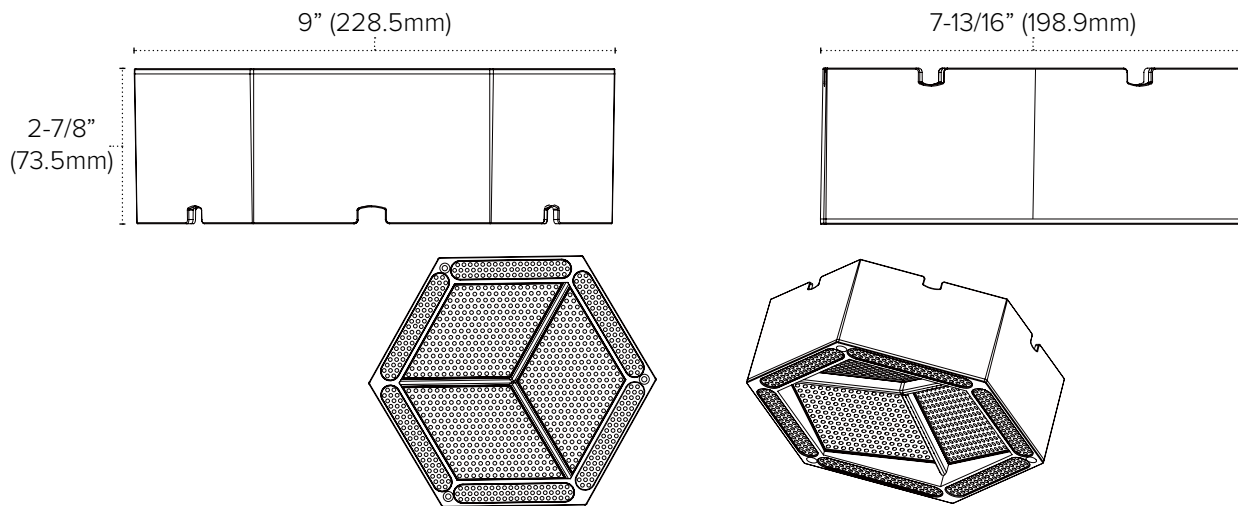

- 3-dimensional design with long-life, low-maintenance LEDs
- 16-bit color resolution with DMX512 control
- 36 RGB SMD LEDs + 36 White SMD LEDs per cube
- Polycarbonate lens with mesh cover creates uniform lighting
- Durable die-cast aluminum housing with IP67 rating
- Anti-UV, VO flame retardant coating
- Class III electrical safety level

**Mounting**

Surface mount

**Applications**

Entrance and facade lighting, decorative displays, entertainment and event lighting, backdrops, hallways, dramatic installations

Technical Information

CCT	RGBW
Input Voltage Range	24V DC
Max Power	11W
Power Factor	0.8
Max Power Linking	12 Units
Max Signal Linking	40 units
Pixel Pitch	60-5000mm
Data Protocol	DMX512
Address	12 addresses per cube (3 segments with 3 RGB addresses and 1 white address per segment)
Refresh Rate	>1000Hz
Beam Angle	120°
Net Weight	1.1Kg (2.43Lbs)
Operating Temp	-35°C (-31°F) ~ 60° (140°F)
Storage Temp	-40°C (-40°F) ~ 70° (158°F)
Operating Humidity	10-90%
IP Grade	IP67
Safety Rating	cETLus Listed; Wet locations; CE; RoHS
Rated Life	80,000 Hours (operating temperature <50°C)

Physical Dimensions

Additional Information

3D Light Sculpture

LED 54PCS **Red** 620nm-6\*800mcd  
 DC24V **Green** 520nm-6\*1200mcd  
 11W **Blue** 465nm-6\*430mnd  
 DMX RGBW ● ● ● ●

**Light Intensity: 1.428 cd**