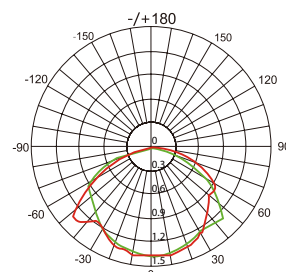

**Mounting**

Surface mount

**Applications**

Entrance and facade lighting, decorative displays, entertainment and event lighting, backdrops, hallways, dramatic installations

Technical Information

CCT	RGBW
Input Voltage Range	24V DC
Max Power	11W
Power Factor	0.8
Max Power Linking	12 Units
Max Signal Linking	40 units
Pixel Pitch	60-5000mm
Data Protocol	DMX512
Address	12 addresses per cube (3 segments with 3 RGB addresses and 1 white address per segment)
Refresh Rate	>1000Hz
Beam Angle	120°
Net Weight	1.1Kg (2.43Lbs)
Operating Temp	-35°C (-31°F) ~ 60° (140°F)
Storage Temp	-40°C (-40°F) ~ 70° (158°F)
Operating Humidity	10-90%
IP Grade	IP67
Safety Rating	cETLus Listed; Wet locations; CE; RoHS
Rated Life	80,000 Hours (operating temperature <50°C)

Physical Dimensions

Additional Information

3D Light Sculpture

LED 54PCS **Red** 620nm-6\*800mcd  
 DC24V **Green** 520nm-6\*1200mcd  
 11W **Blue** 465nm-6\*430mnd  
 DMX RGBW ● ● ● ●

**Light Intensity: 1.428 cd**

**V 0°/133.1°** ■ **H 0°/130.5°** ■

Distribution Curve Flux

Illumination Icon

Products and specifications are subject to change without notice.