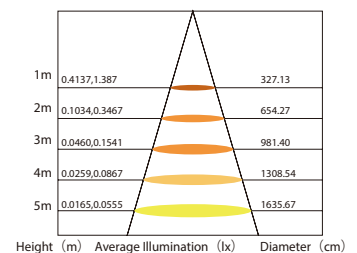

**Mounting**

Surface mount

**Applications**

Entrance and facade lighting, decorative displays, entertainment and event lighting, backdrops, hallways, dramatic installations

Technical Information

CCT	RGBW
Input Voltage Range	24V DC
Max Power	11W
Power Factor	0.8
Max Power Linking	12 Units
Max Signal Linking	40 units
Pixel Pitch	60-5000mm
Data Protocol	DMX512
Address	12 addresses per cube (3 segments with 3 RGB addresses and 1 white address per segment)
Refresh Rate	>1000Hz
Beam Angle	120°
Net Weight	1.1Kg (2.43Lbs)
Operating Temp	-35°C (-31°F) ~ 60° (140°F)
Storage Temp	-40°C (-40°F) ~ 70° (158°F)
Operating Humidity	10-90%
IP Grade	IP67
Safety Rating	cETLus Listed; Wet locations; CE; RoHS
Rated Life	80,000 Hours (operating temperature <50°C)

Physical Dimensions

Additional Information

3D Light Sculpture

LED 54PCS **Red** 620nm-6\*800mcd  
 DC24V **Green** 520nm-6\*1200mcd  
 11W **Blue** 465nm-6\*430mnd  
 DMX RGBW ● ● ● ●

**Light Intensity: 1.428 cd**

**V 0°/133.1°** ■ **H 0°/130.5°** ■

Distribution Curve Flux

Illumination Icon

Products and specifications are subject to change without notice.